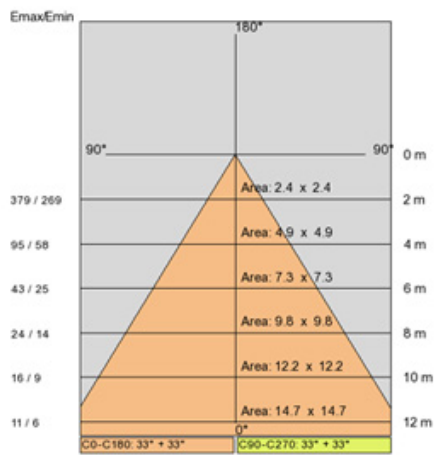

201mm (7 15/16")
 3.6kg / 7.93lbs

PROJECT	
TYPE	
SPECIFIER	
QUANTITY	
DATE	

PROJECT

TYPE

SPECIFIER

QUANTITY

DATE

Fixture Finish